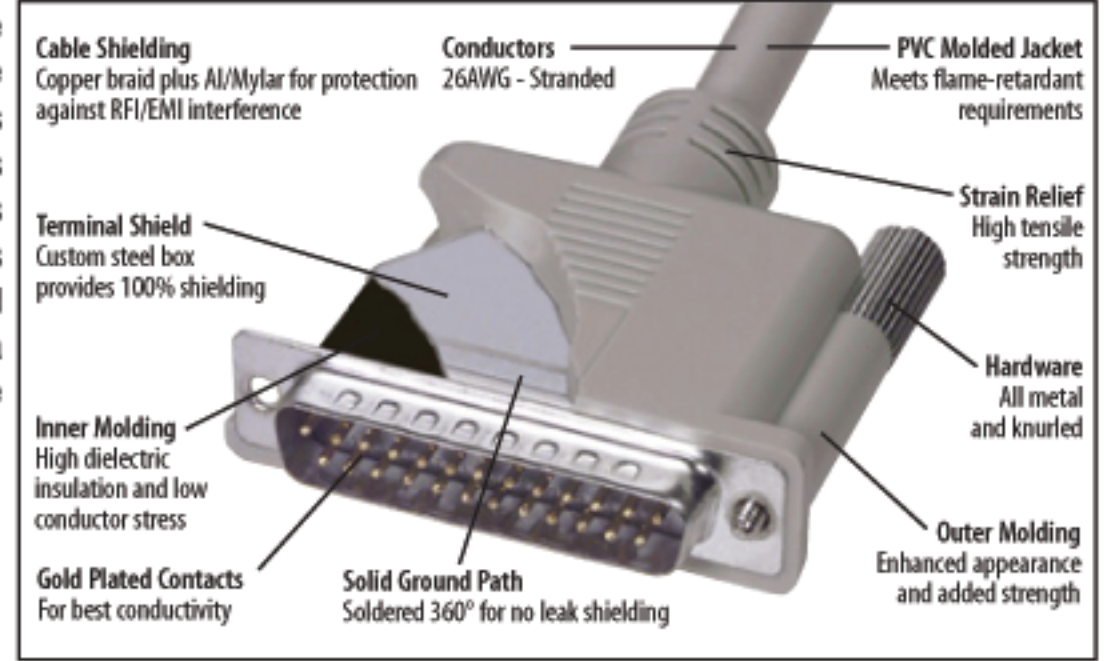

Premium Molded D-sub Cable, DB9 Male / Male, 10 ft

Features for this product

- Foil plus braid shield provides maximum protection against EMI/RFI
- Custom stamped steel internal enclosure provides 100% shielding and a robust strain relief
- Molded backshells provide durability and increased strength at cable entry point
- Gold plated contacts provide reliable connections with repeated mating cycles
- DB9 male to male connectors, lengths range from 2.5 ft. to 50 ft.

L-com's top of the line offering of D-sub cable assemblies provide maximum protection against data corrupting EMI/RFI. Double shielded cable (copper braid plus aluminum mylar foil) and a custom steel internal enclosure separate these cables from any off the shelf D-sub cable on the market. Ideal for any electrically noisy environment where fans, motors or switches are nearby. Custom lengths and pinouts are available with modest minimum requirements.

Details for this D-Subminiature product

L-com Item #	CS2N9MM-10
Manufacturer	L-com
UPC #	822335012769
RoHS Status	Partially RoHS Compliant Stock 

Item #	Description	1-9	10-24	25-99	100-249	250-499
--------	-------------	-----	-------	-------	---------	---------

Premium D-Sub Cable Assemblies - Fully Populated and Double Shielded

The CS2N Series of D-Sub cable assemblies is our top of the line D-Sub cabling offering. These cables offer the best features for those applications where only the best will do. The bulk cable utilizes 26AWG stranded conductors with double shielding (copper braid plus aluminum mylar foil) and flexible PVC jacket. Fully molded backshells also have a unique stamped steel internal enclosure that provides the ultimate in shielding performance. Mounting is done via rugged 4-40 thumbscrews that are easy to grip without the need for a screwdriver. Hex nuts on female connectors are removable to expose 4-40 thumbscrews. Color: Light Gray.